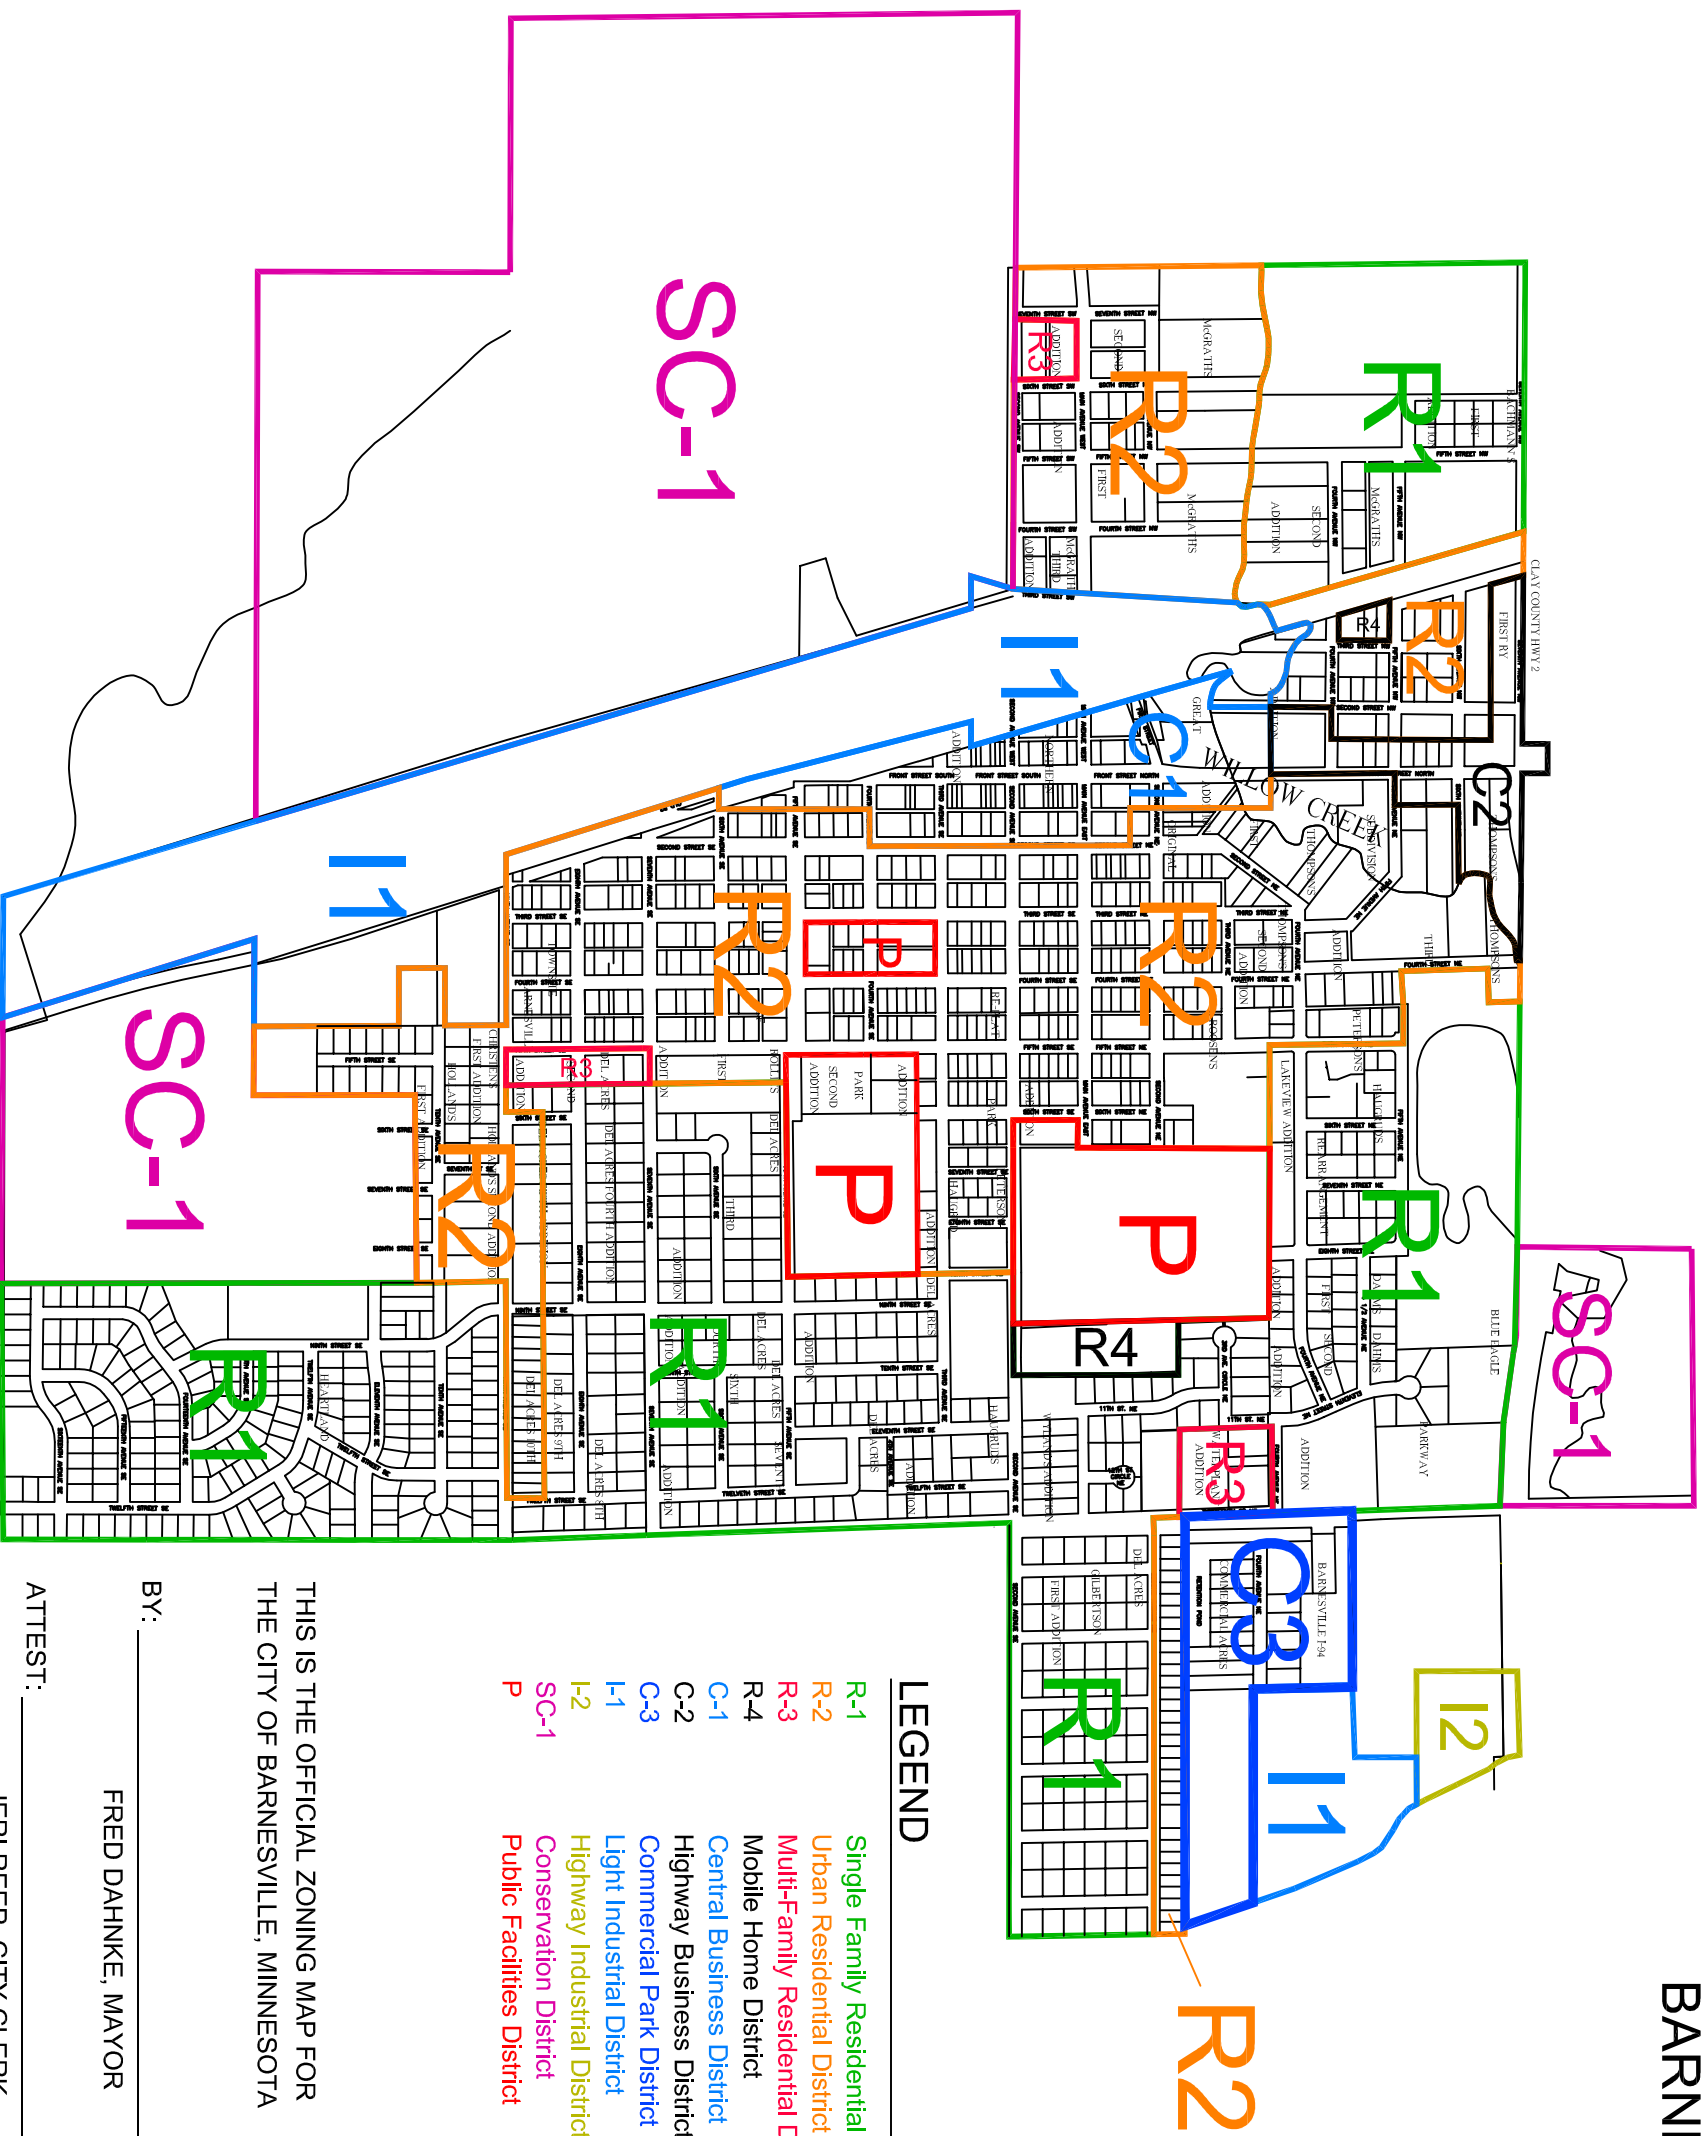

BARNESVILLE ZONING MAP BARNESVILLE, MINNESOTA

JUNE 2013

LEGEND

- R-1 Single Family Residential District
- R-2 Urban Residential District
- R-3 Multi-Family Residential District
- R-4 Mobile Home District
- C-1 Central Business District
- C-2 Highway Business District
- C-3 Commercial Park District
- I-1 Light Industrial District
- I-2 Highway Industrial District
- SC-1 Conservation District
- P Public Facilities District

THIS IS THE OFFICIAL ZONING MAP FOR
THE CITY OF BARNESVILLE, MINNESOTA

BY: _____

FRED DAHNKE, MAYOR

ATTEST: _____

JERRI REEP, CITY CLERK