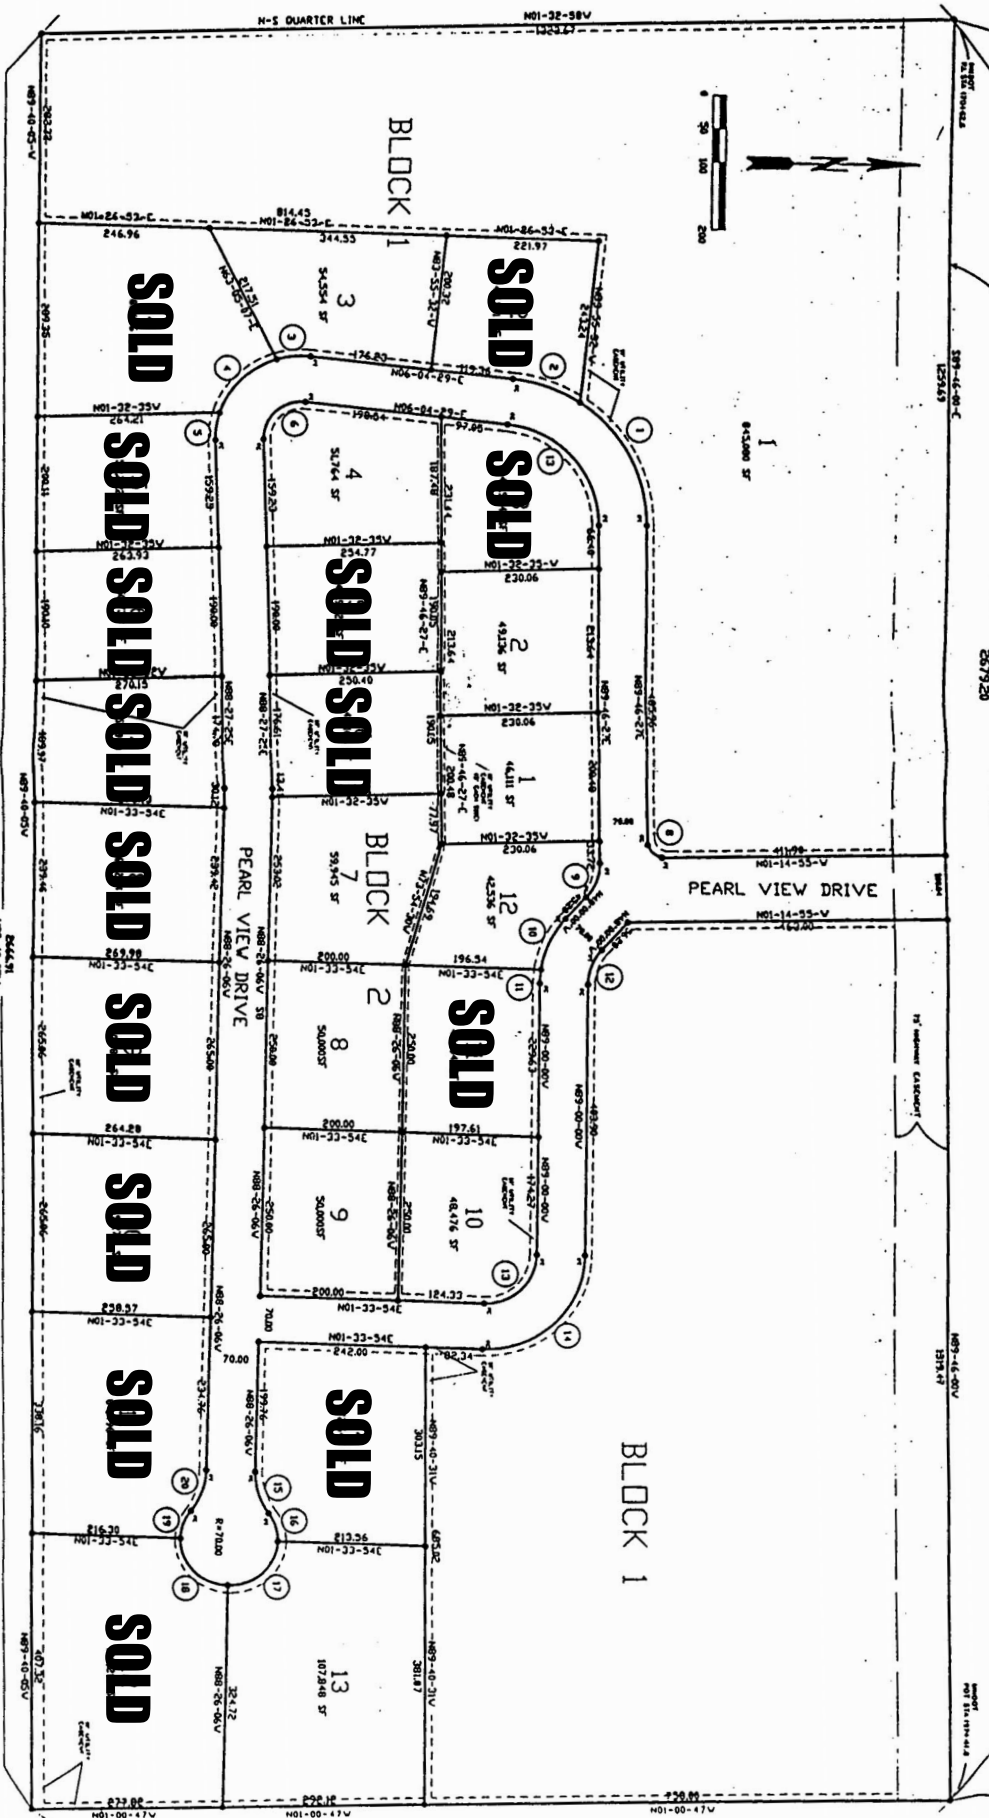

PEARL VIEW ESTATES

A PORTION OF SECTION 27 T137N R45W
IN CLAY COUNTY, MINNESOTA

Located 3 miles east on Highway 34, just outside the city limits, Pearl View Estates is situated on the beautiful Willow Creek Golf Course, and offers the tranquility of country living within just miles of city amenities. Situated high atop a rolling hill, these large one acre lots are served by wells and septic systems

Number of lots: 24
 Lots Available: 12
 Average Lot Size: 200 x 250
 Special Assessments: None
 Contact Name: Larry Davis
 Business Phone: (218) 493-4464
 Home Phone: (218) 493-4463