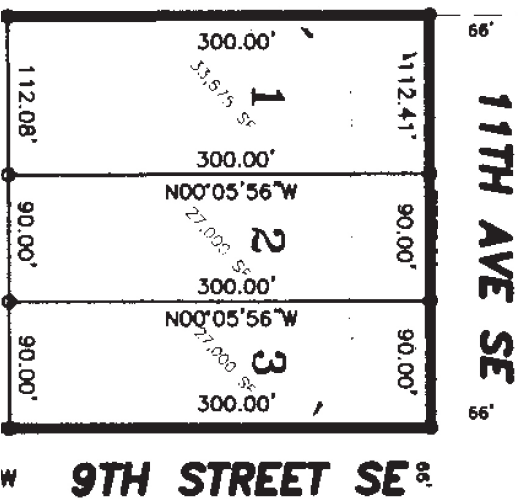

HEARTLAND 2ND ADDITION

Lots Available: 3
Average Lot Size: 90x300
Lot Prices: \$22,500-\$26,500
Specials: \$12,500
Contact: Robert Sefkow
(218) 739-2603

HEARTLAND 3RD ADDITION

Lots Available: 6
Average Lot Size: 73x146
Lot Prices: \$5,000-\$7,000
Specials: \$10,088
Contact: Karen Lauer
(218) 354-2145 (800) 354-7570