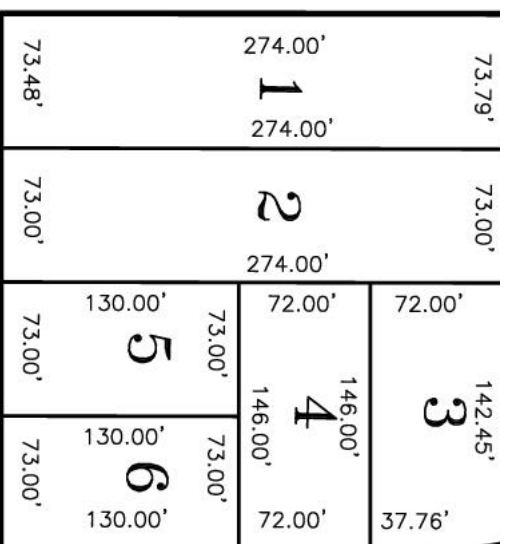

HEARTLAND 2ND ADDITION

Lots Available: 3
Average Lot Size: 90x300
Lot Prices: \$22,500-\$26,500
Specials: \$12,500
Contact: Robert Sefkow
(218) 739-2603

HEARTLAND 3RD ADDITION

Lots Available: 6
Average Lot Size: 73x146
Lot Prices: \$5,000-\$7,000
Specials: \$10,088
Contact: Karen Lauer
(218) 354-2145 (800) 354-7570